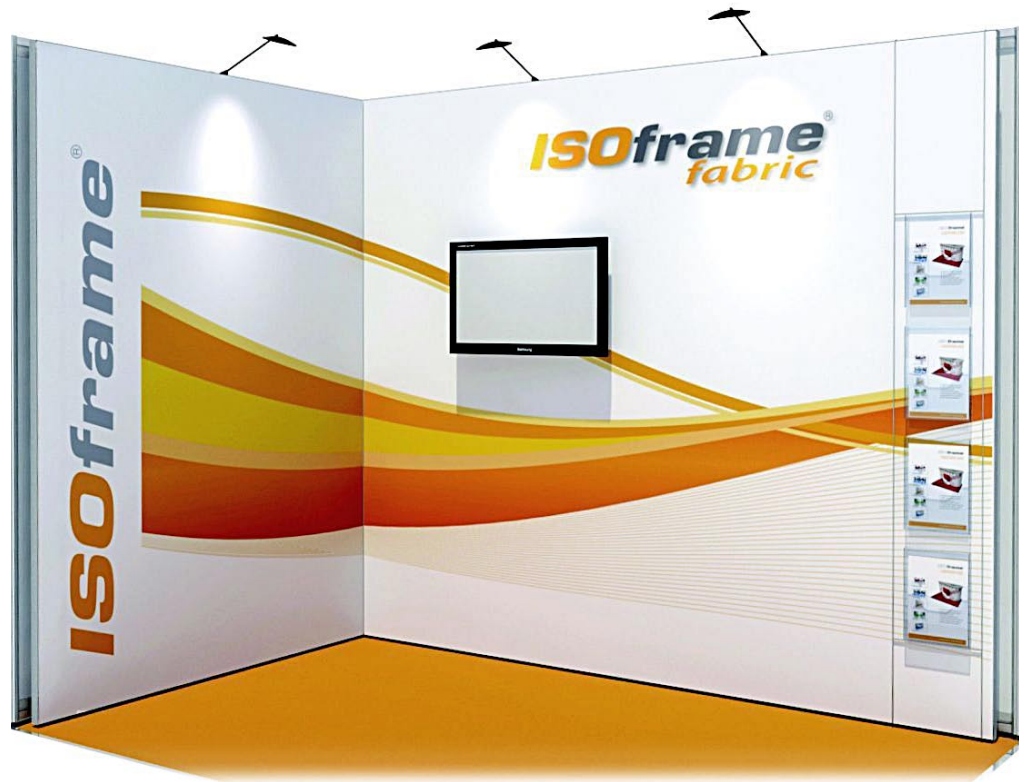

Tradeshow

Roadshow

Retail

ISOframe® – Fabric

The ultimate lightweight self-build fabric system

Ideal for shell scheme or freestanding stands, our silicone-edged tension fabric system is extremely portable and with our unique FAST-clamp connector, gives a tool-free assembly, making it 15 times faster to build than conventional tension fabric frameworks.

Carrying bags are available.

Ideal for shell scheme stands or freestanding displays

Fabric is the latest addition to the ISOframe family. Silicone edged fabric simply glides into a channel in the metalwork to create a stunning, high impact display. Perfect for shell cladding or as a freestanding structure.

The system is our most portable yet; the fabric makes it possible to pack away the graphics in the smallest of spaces and the framework reduces down to easily fit in a car. Longer lengths can be used to reduce the number of components and cost. ISOframe Fabric is the fastest all-metal textile frame available. Our patented FASTclamp enables it to be built 15 times faster and without screws! ISOframe Fabric allows you to build your stand without leveling – it looks great even on the most uneven floor.

It is the ideal solution to shell scheme stands with added personality or for feature walls as part of a freestanding display.

Mounting fabric

The silicone edge simply glides into the channel.

Easy mounting in a few steps