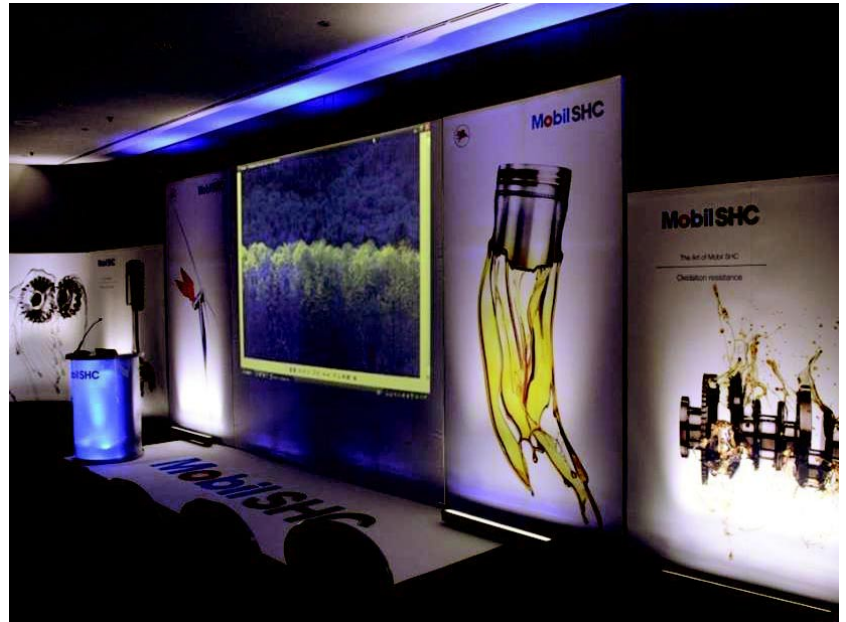

Tradeshow

Roadshow

Retail

ISOframe® – Fabric

The ultimate lightweight self-build fabric system

Ideal for shell scheme or freestanding stands, our silicone-edged tension fabric system is extremely portable and with our unique FAST-clamp connector, gives a tool-free assembly, making it 15 times faster to build than conventional tension fabric frameworks.

Carrying bags are available.

Ideal for shell scheme stands or freestanding displays

Fabric is the latest addition to the ISOframe family. Silicone edged fabric simply glides into a channel in the metalwork to create a stunning, high impact display. Perfect for shell cladding or as a freestanding structure.

It is the ideal solution to shell scheme stands with added personality or for feature walls as part of a freestanding display.

Mounting fabric

The silicone edge simply glides into the channel.

Easy mounting in a few steps

Insert angle brackets into the profile.

Snap the FASTclamp closed to secure.

Repeat with the second profile.

A secure connection without any tools!

Speak Out!

Visit www.markbricdisplay.com
for complete information on the
Mark Bric product range