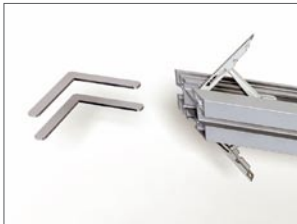

Carrying bags are available.

Ideal for shell scheme stands or freestanding displays

Fabric is the latest addition to the ISOframe family. Silicone edged fabric simply glides into a channel in the metalwork to create a stunning, high impact display. Perfect for shell cladding or as a freestanding structure.

The system is our most portable yet; the fabric makes it possible to pack away the graphics in the smallest of spaces and the framework reduces down to easily fit in a car. Longer lengths can be used to reduce the number of components and cost. ISOframe Fabric is the fastest all-metal textile frame available. Our patented FASTclamp enables it to be built 15 times faster and without screws! ISOframe Fabric allows you to build your stand without leveling – it looks great even on the most uneven floor.

It is the ideal solution to shell scheme stands with added personality or for feature walls as part of a freestanding display.

Mounting fabric

The silicone edge simply glides into the channel.

Easy mounting in a few steps

Insert angle brackets into the profile.

Snap the FASTclamp closed to secure.

Repeat with the second profile.

A secure connection without any tools!

Speak Out!

Visit www.markbricdisplay.com
for complete information on the
Mark Bric product range