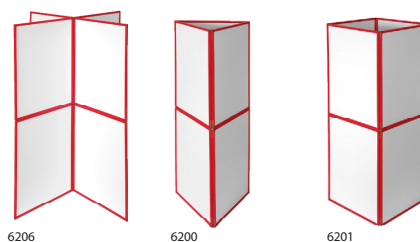

*Delivery in bulk.

LinkUp – 7708 / ShowUp – 7758

LinkUp – 7704 / ShowUp – 7754

All stands are in the regular exhibition height of 250 cm, using header frames in size 70 (w) x 41 (h) cm. Full information on the LinkUp trade show kits are available on a CD, item 9740. Please contact us for a free copy.

** Including stable round base Ø24 cm (5805), U-feet (5822) and I-feet (5821).

6001 6002

Cardboard Carrying Box

6003 6005

Feet for backwall

LinkUp – Cross & Tower units (frames 70x100 cm)

Promotion prices

Item	Description	Height	Weight	Packing	* 1 unit
6205	3-way Cross	206 cm	5,4 kg	1 unit	R 2 038-
6213	3 headers, 70x30 cm	+ 33 cm	+ 1,5 kg	1 unit	R 775-
6206	4-way Cross	206 cm	7,2 kg	1 unit	R2 829-
6214	4 headers, 70x30 cm	+ 33 cm	+ 2,0 kg	1 unit	R 988-
6200	Triangle Tower	206 cm	5,4 kg	1 unit	R2 068-
6210	3 headers, 70x30 cm	+ 33 cm	+ 1,5 kg	1 unit	R 775-
6201	Square Tower	206 cm	7,2 kg	1 unit	R2 905-
6211	4 headers, 70x30 cm	+ 33 cm	+ 2,0 kg	1 unit	R1 019-
6202	Hexagon Tower	206 cm	10,8 kg	1 unit	R4 137-
6203	Hexagon Tower	309 cm	16,3 kg	1 unit	R6 144-
6204	Hexagon Tower	412 cm	21,6 kg	1 unit	R8 137-
6212	6 headers, 70x30 cm	+ 33 cm	+ 3,0 kg	1 unit	R1 490-

* Frames are assembled and the units are delivered in our "Cardboard Carrying Box" with handle. For units with more than 6 frames, two carrying boxes are delivered.

Delivery in bulk – less 10% (excl. "Cardboard Carrying Box")