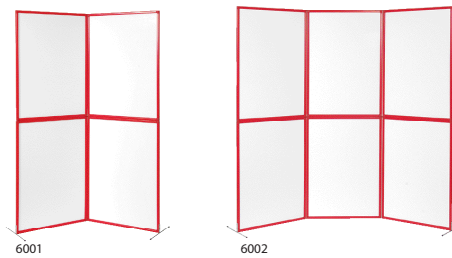

LinkUp/ShowUp – Complete Tradeshow Stand Kits

Item	Model	Stand size	Packing	*1 kit
7708	LinkUp	6x6 m	1 kit	R32 123-
7758	ShowUp	6x6 m	1 kit	R47 382-
7704	LinkUp	6x3 m	1 kit	R35 888-
7754	ShowUp	6x3 m	1 kit	R46 595-
7701	LinkUp	3x3 m	1 kit	R16 898-
7751	ShowUp	3x3 m	1 kit	R22 218-
7702	LinkUp	6x3 m	1 kit	R34 716-
7752	ShowUp	6x3 m	1 kit	R46 328-
7703	LinkUp	6x3 m	1 kit	R35 135-
7753	ShowUp	6x3 m	1 kit	R44 671-
7705	LinkUp	6x3 m	1 kit	R26 334-
7755	ShowUp	6x3 m	1 kit	R33 796-
7706	LinkUp	6x3 m	1 kit	R26 702-
7756	ShowUp	6x3 m	1 kit	R43 132-
7707	LinkUp	6x3 m	1 kit	R27 924-
7757	ShowUp	6x3 m	1 kit	R41 492-

The stand design of item 7704 and item 7708 is identical for the LinkUp and the ShowUp model. For all other stands, there is a slight difference in design between the two models, since the ShowUp model does not allow for triangular units at the moment.

*Delivery in bulk.

All stands are in the regular exhibition height of 250 cm, using header frames in size 70 (w) x 41 (h) cm. Full information on the LinkUp trade show kits are available on a CD, item 9740. Please contact us for a free copy.

LinkUp – Basic backwall units (frames 70x100 cm)

Promotion prices