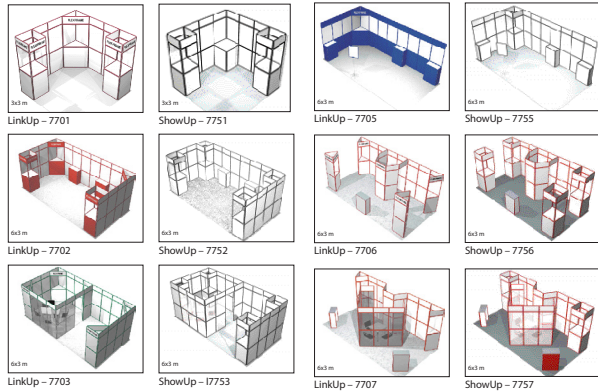

LinkUp/ShowUp – Complete Tradeshow Stand Kits

Item	Model	Stand size	Packing	*1 kit
7708	LinkUp	6x6 m	1 kit	R32 123-
7758	ShowUp	6x6 m	1 kit	R47 382-
7704	LinkUp	6x3 m	1 kit	R35 888-
7754	ShowUp	6x3 m	1 kit	R46 595-
7701	LinkUp	3x3 m	1 kit	R16 898-
7751	ShowUp	3x3 m	1 kit	R22 218-
7702	LinkUp	6x3 m	1 kit	R34 716-
7752	ShowUp	6x3 m	1 kit	R46 328-
7703	LinkUp	6x3 m	1 kit	R35 135-
7753	ShowUp	6x3 m	1 kit	R44 671-
7705	LinkUp	6x3 m	1 kit	R26 334-
7755	ShowUp	6x3 m	1 kit	R33 796-
7706	LinkUp	6x3 m	1 kit	R26 702-
7756	ShowUp	6x3 m	1 kit	R43 132-
7707	LinkUp	6x3 m	1 kit	R27 924-
7757	ShowUp	6x3 m	1 kit	R41 492-

The stand design of item 7704 and item 7708 is identical for the LinkUp and the ShowUp model. For all other stands, there is a slight difference in design between the two models, since the ShowUp model does not allow for triangular units at the moment.

*Delivery in bulk.

LinkUp – 7708 / ShowUp – 7758

LinkUp – 7704 / ShowUp – 7754

All stands are in the regular exhibition height of 250 cm, using header frames in size 70 (w) x 41 (h) cm. Full information on the LinkUp trade show kits are available on a CD, item 9740. Please contact us for a free copy.