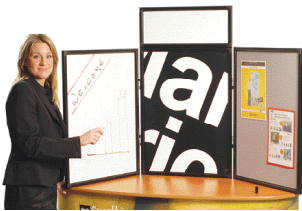

Business card collector

Item	Description	Packing	1 pc.
7620	Business card collector	1 pc.	R1 505-
7623	"Panel Kit"	1 kit	R 471-

Table Top Display (Hinged unit)

Item	Description	Packing	1 pc.
7351	*3 frames 50x70 cm and a header 50x20 cm	Promotion price 1 pc.	R1 472-

*Add poster-pockets, velcro panels etc.

Accessories

Item	Description	Colour	Packing	1 pc.
5100	Brochure pocket A4	Silver/Anthracite	1 pc.	R 167-
Volume price: 1 box (10 pcs.) -10% / 5 boxes -15%				
5103	Brochure shelf, width 70 cm	White/Anthracite	1 pc.	R 619-
Volume prices: 10 pcs. -4% / 50 pcs. -7% / 100 pcs. -10%				